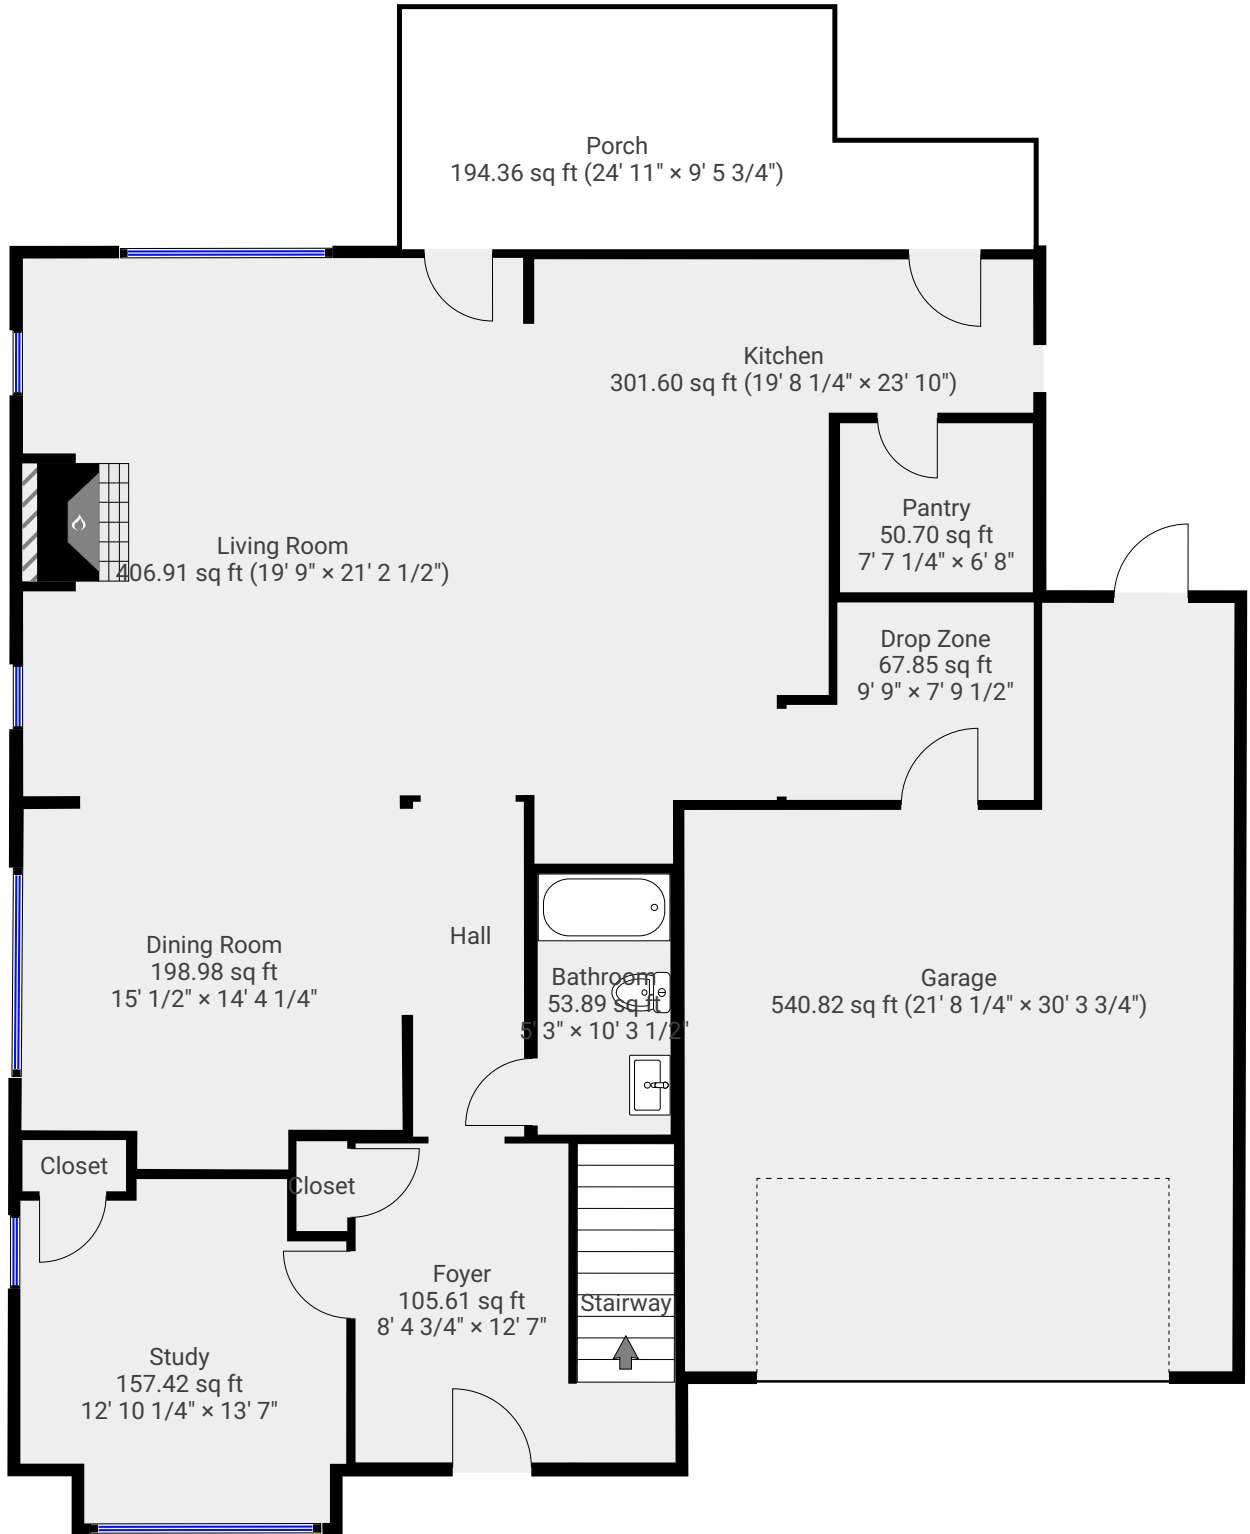

▼ 1st Floor

TOTAL AREA: 2394.54 sq ft • LIVING AREA: 1631.67 sq ft •

▼ 2nd Floor

TOTAL AREA: 1852.51 sq ft • LIVING AREA: 1852.51 sq ft •